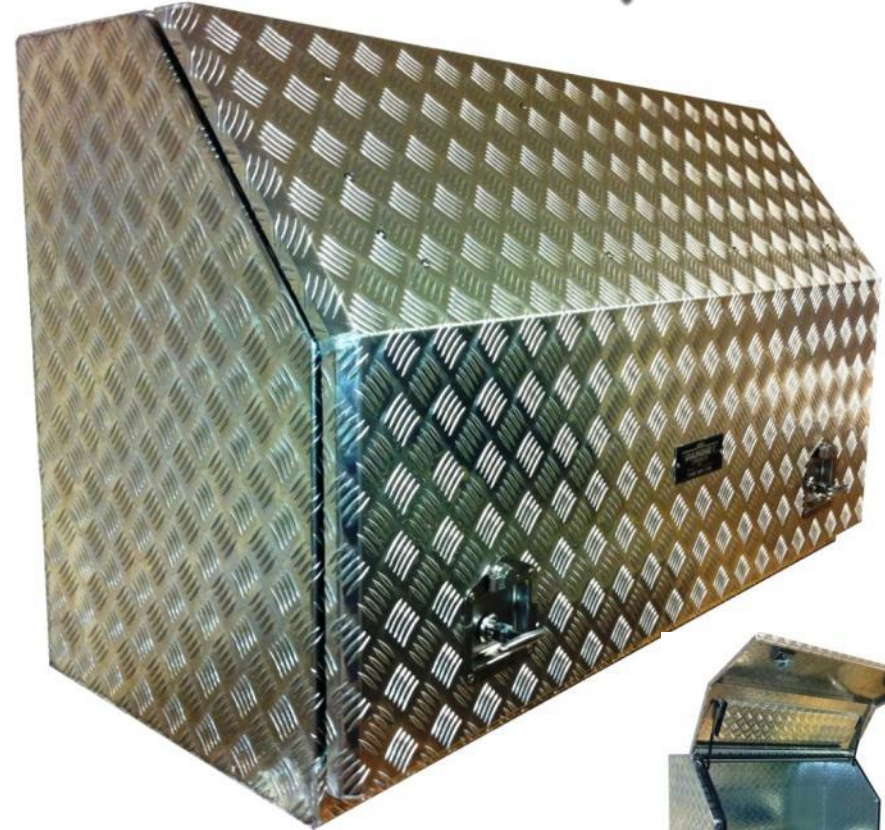

1,6MM CHECKERPLATE

3/4 door version allows for access even with tray side up.

## The Tray Back Toolbox

CODE	SIZE	LENGTH	HEIGHT	WIDTH	WATER PROOF	DUST PROOF	GAS STRUTS	DROP T LOCKS	CAPACITY
TBT1250	3/4 DOOR	1250 mm	750 mm	570 mm	✓	✓	✓ ✓	✓ ✓	497L
TBT1250FD	FULL DOOR	1250 mm	750 mm	570 mm	✓	✓	✓ ✓	✓ ✓	497L