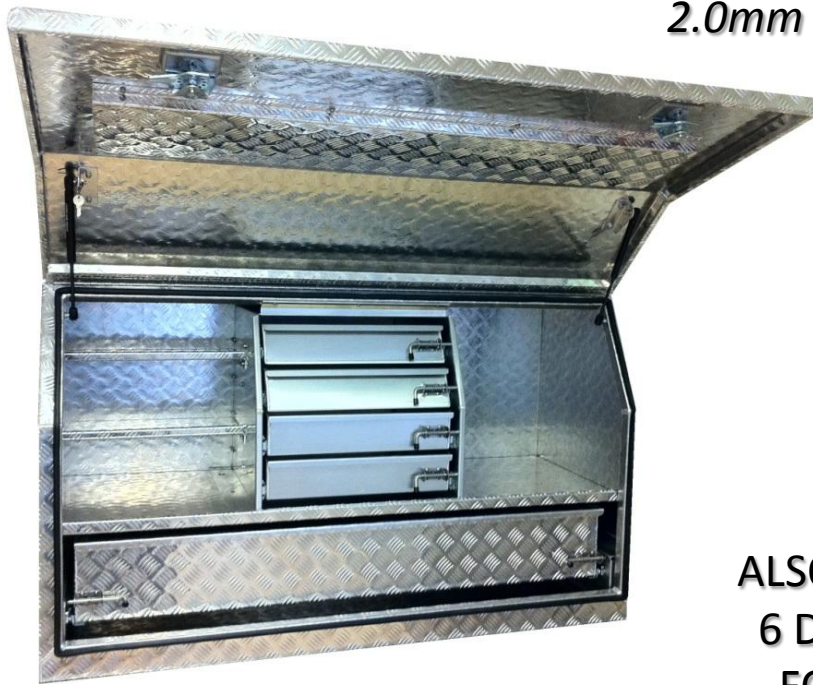

2.0mm CHECKERPLATE

ALSO AVAILABLE A
6 DRAWER UNIT
FOR ANY FULL
DOOR JUMBO BOX

JB4DR

JB5DR

Jumbo Fit Out Units

CODE	LENGTH	HEIGHT	WIDTH	WATER PROOF	DROP T LOCKS	GAS STRUTS	CONCEAL HINGE	SHELF	LATCHES	CAPACITY
JB1425F4DR	1425mm	850mm	600mm	✓	✓ ✓	✓ ✓	✓	✓	6	675L
JB1800F5DR	1800mm	850mm	600mm	✓	✓ ✓	✓ ✓	✓	✓	7	853L