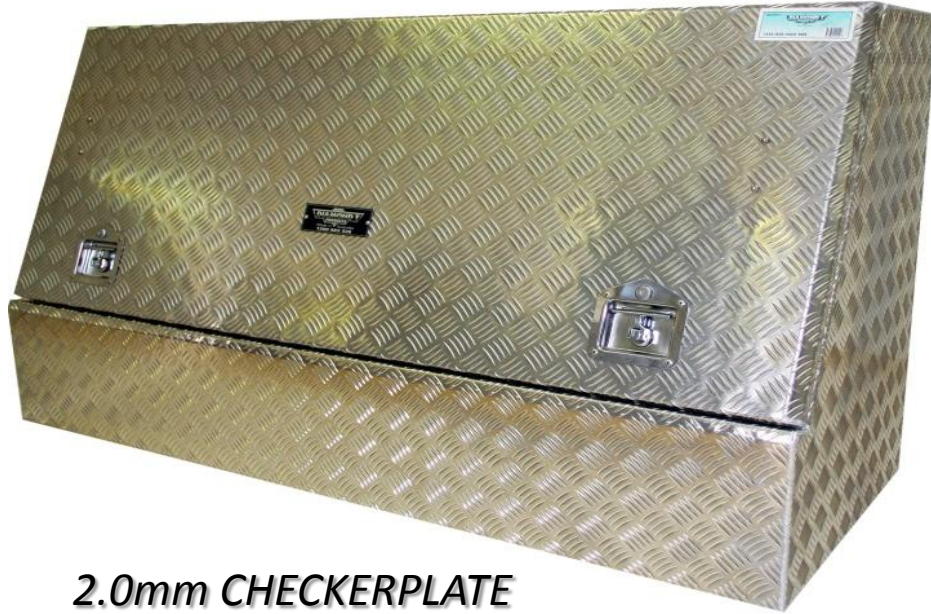

# The Angle High Side $\frac{3}{4}$ Door Range

2.0mm CHECKERPLATE

CODE	LENGTH	HEIGHT	WIDTH	WATER PROOF	DUST PROOF	DROP T LOCKS	CONCEAL HINGE	GAS STRUTS	SHELF	CAPACITY
UBHSCP20012-1	1125mm	820mm	550mm	✓	✓	✓ ✓	✓	✓ ✓	✓	405L
UBHSCP20012-2	1125mm	650mm	525mm	✓	✓	✓ ✓	✓	✓ ✓	✓	307L
UBHSCP20013-1	1425mm	820mm	550mm	✓	✓	✓ ✓	✓	✓ ✓	✓	514L
UBHSCP20013-2	1425mm	650mm	525mm	✓	✓	✓ ✓	✓	✓ ✓	✓	389L
UBHSCP20014-1	1800mm	820mm	550mm	✓	✓	✓ ✓	✓	✓ ✓	✓	649L
UBHSCP20014-2	1800mm	650mm	525mm	✓	✓	✓ ✓	✓	✓ ✓	✓	491L