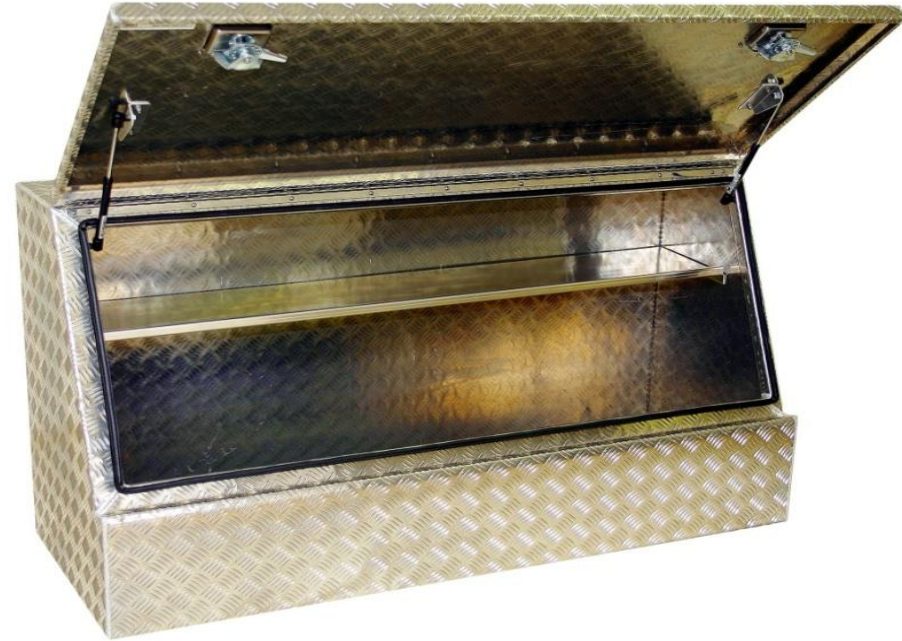

# The Angle High Side $\frac{3}{4}$ Door Range

2.0mm CHECKERPLATE

CODE	LENGTH	HEIGHT	WIDTH	WATER PROOF	DUST PROOF	DROP T LOCKS	CONCEAL HINGE	GAS STRUTS	SHELF	CAPACITY
UBHSCP20012-1	1125mm	820mm	550mm	✓	✓	✓ ✓	✓	✓ ✓	✓	405L
UBHSCP20012-2	1125mm	650mm	525mm	✓	✓	✓ ✓	✓	✓ ✓	✓	307L
UBHSCP20013-1	1425mm	820mm	550mm	✓	✓	✓ ✓	✓	✓ ✓	✓	514L
UBHSCP20013-2	1425mm	650mm	525mm	✓	✓	✓ ✓	✓	✓ ✓	✓	389L
UBHSCP20014-1	1800mm	820mm	550mm	✓	✓	✓ ✓	✓	✓ ✓	✓	649L
UBHSCP20014-2	1800mm	650mm	525mm	✓	✓	✓ ✓	✓	✓ ✓	✓	491L