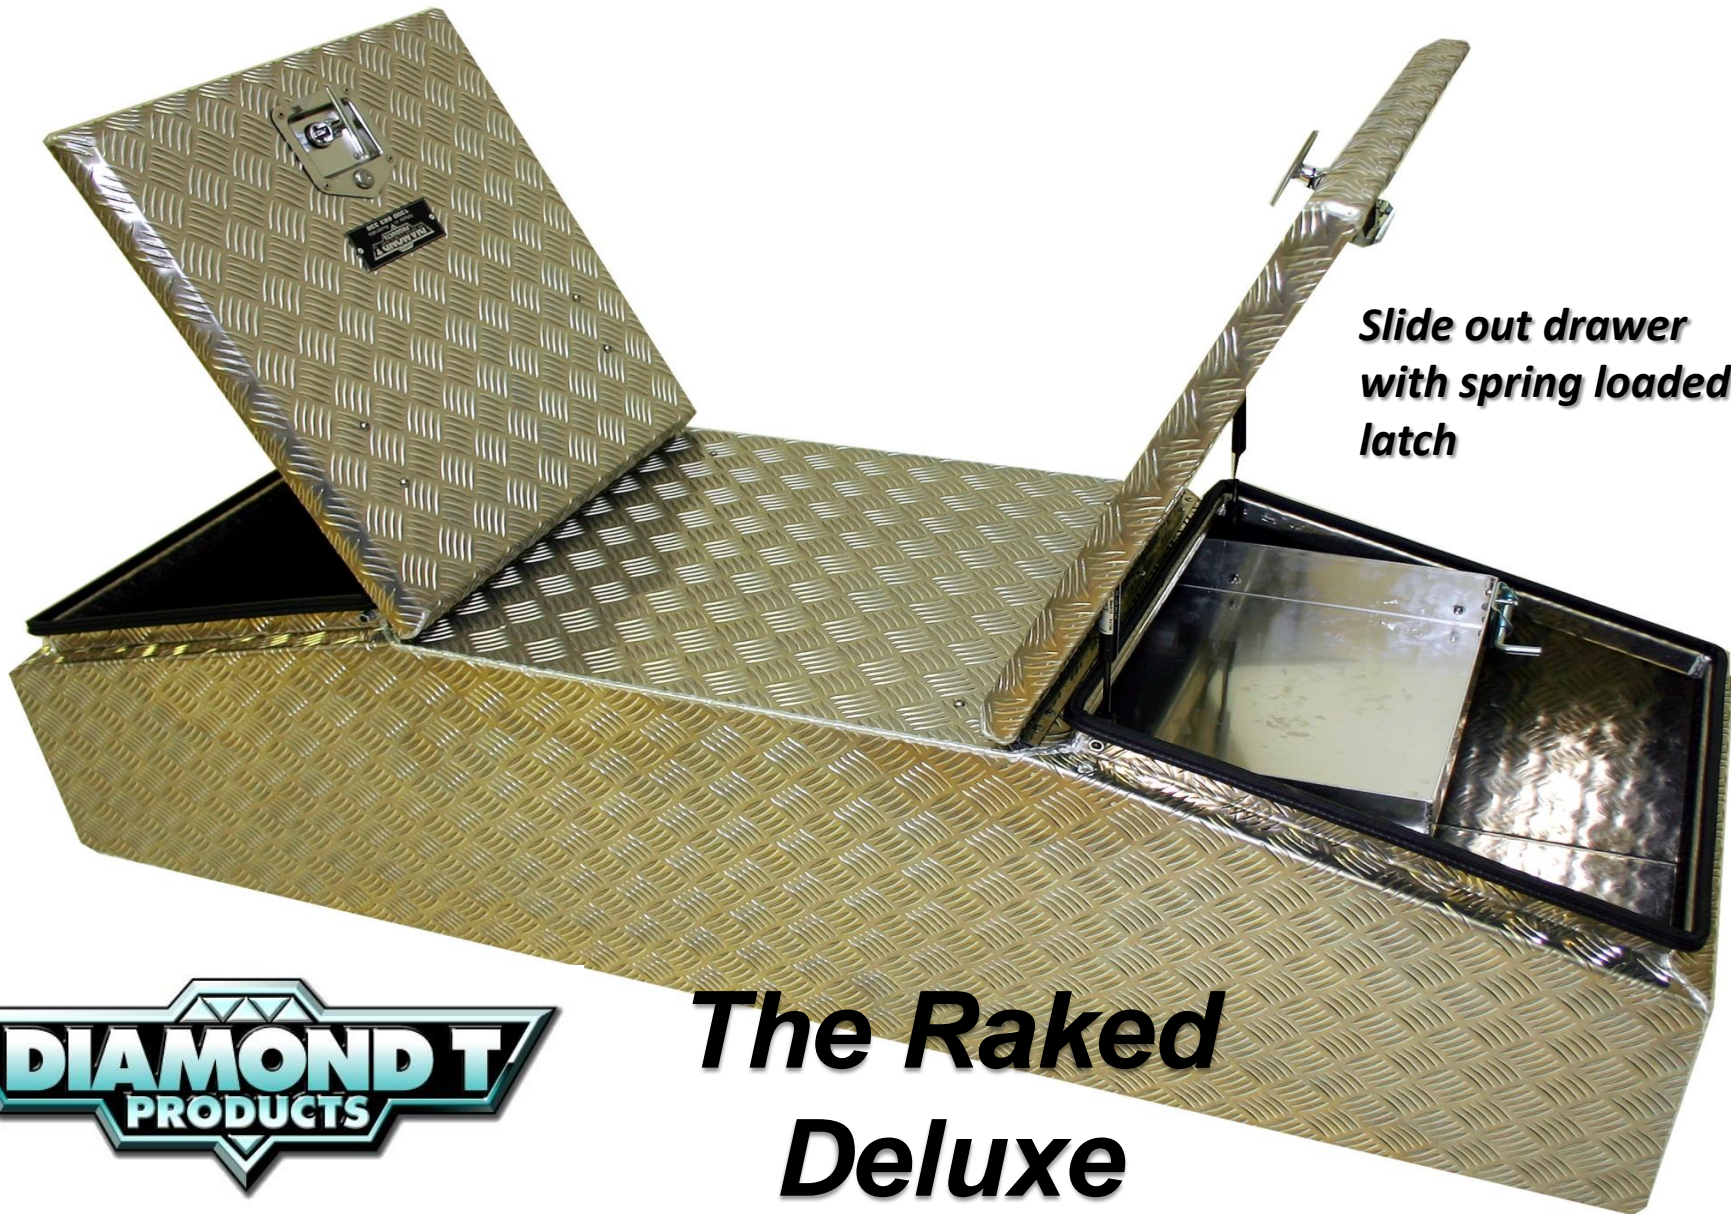

CODE	LENGTH	HEIGHT	WIDTH	DUAL LID	WATER PROOF	DUST PROOF	DROPT LOCKS	GAS STRUTS	CONCEAL HINGES	RECES S LID	SLIDE OUT DRAWER	CAPACITY
DBCP20005R	1720mm	450mm	550mm	✓ ✓	✓	✓	✓ ✓	✓ ✓ ✓ ✓	✓	✓ ✓	✓	398L

Slide out drawer with spring loaded latch

The Raked Deluxe