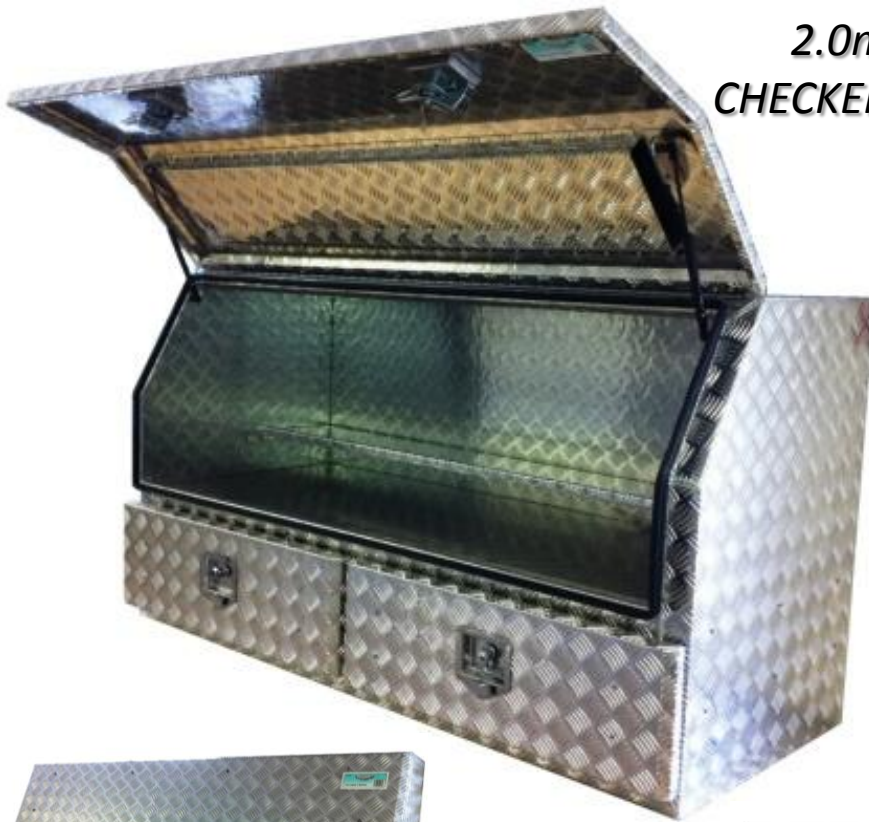

2.0mm  
CHECKERPLATE

JB14252DR

JB18003DR

# Jumbo Unit with Drawers

CODE	LENGTH	HEIGHT	WIDTH	WATER PROOF	DROP T LOCKS	GAS STRUTS	CONCEAL HINGE	SHELF	CAPACITY
JB14252DR	1425mm	850mm	600mm	✓	✓ ✓	✓ ✓	✓	✓	675L
JB18003DR	1800mm	850mm	600mm	✓	✓ ✓ ✓	✓ ✓	✓	✓	853L