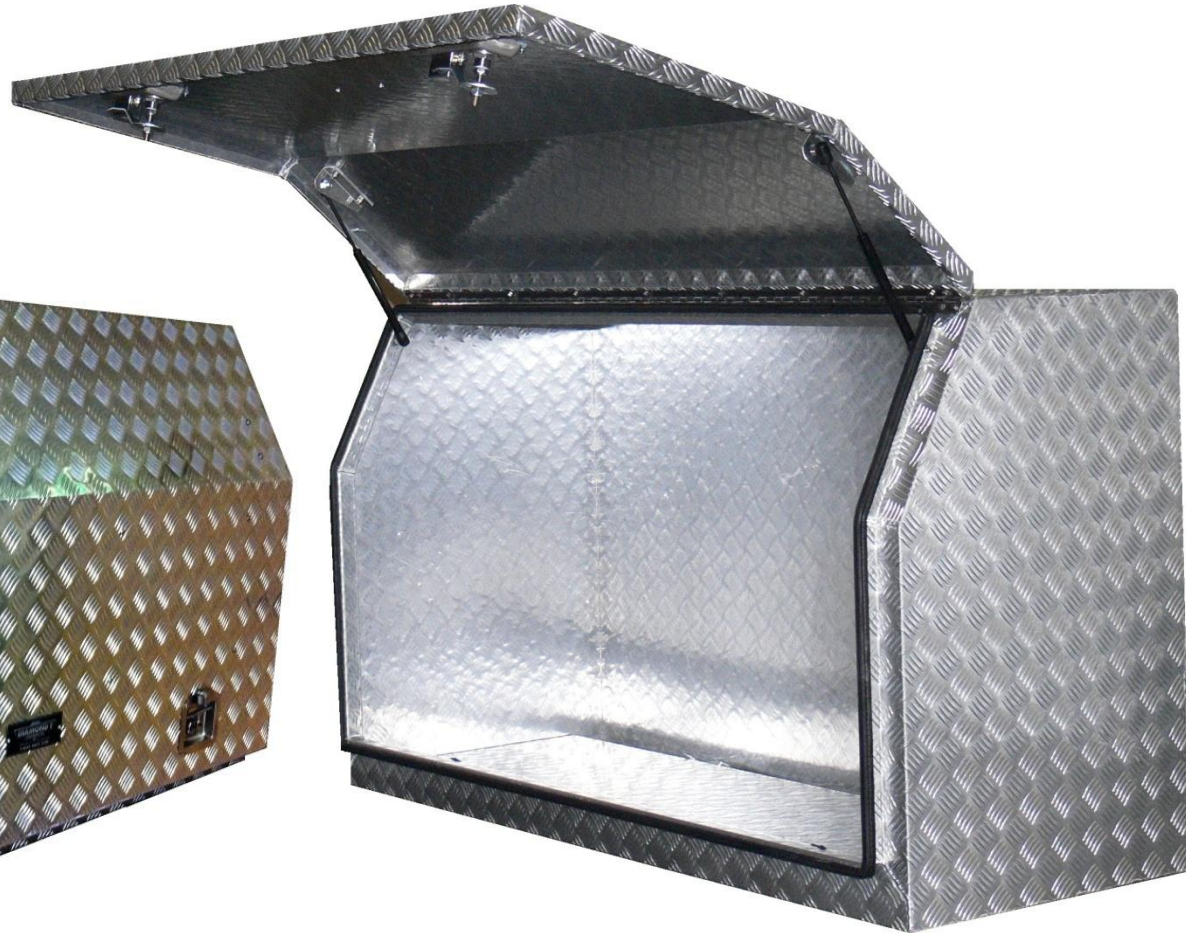

The Jumbo Full Door

2.0mm CHECKERPLATE

| CODE | LENGTH | HEIGHT | WIDTH | WATER PROOF | DROP T LOCKS | GAS STRUTS | CONCEAL HINGE | SHELF | CAPACITY |
|----------|--------|--------|-------|-------------|--------------|------------|---------------|-------|----------|
| JB1425FD | 1425mm | 850mm | 600mm | ✓ | ✓ ✓ | ✓ ✓ | ✓ | ✓ | 675L |