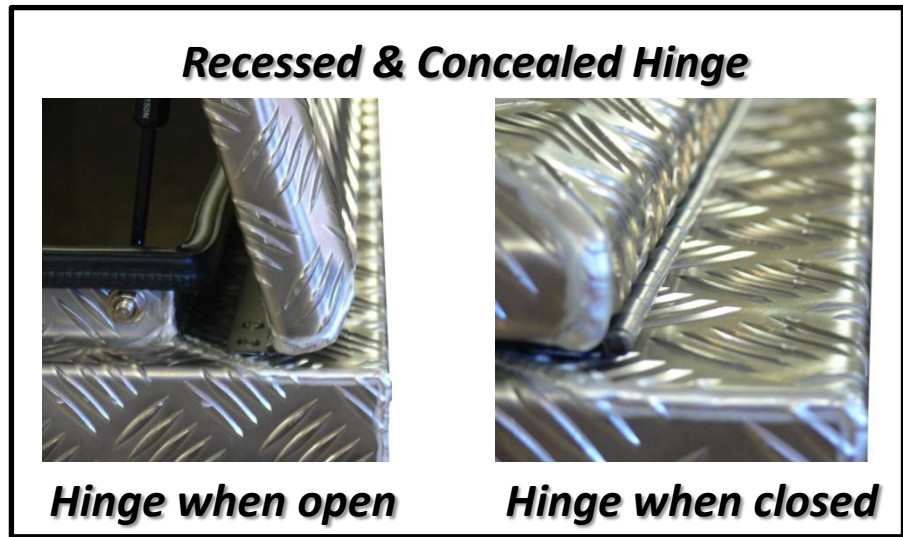

# The Deluxe Single Lid Range

**Hinge when open**

**Hinge when closed**

**2.0mm Checker plate**

**\*\*Dust seal can be fitted upon request\*\***

CODE	SIZE	LENGTH	HEIGHT	WIDTH	WATER PROOF	DROP T LOCKS	LOCK BAR	GAS STRUTS	CONCEALED HINGES	RECESSED LID	CAPACITY
DBCP20001	SMALL	890mm	450mm	550mm	✓	✓	✓	✓ ✓	✓	✓	220L
DBCP20002	MED	1120mm	450mm	550mm	✓	✓	✓	✓ ✓	✓	✓	277L
DBCP20003	LGE	1400mm	450mm	550mm	✓	✓	✓	✓ ✓	✓	✓	347L
DBCP20004	X LGE	1720mm	450mm	550mm	✓	✓	✓	✓ ✓	✓	✓	426L