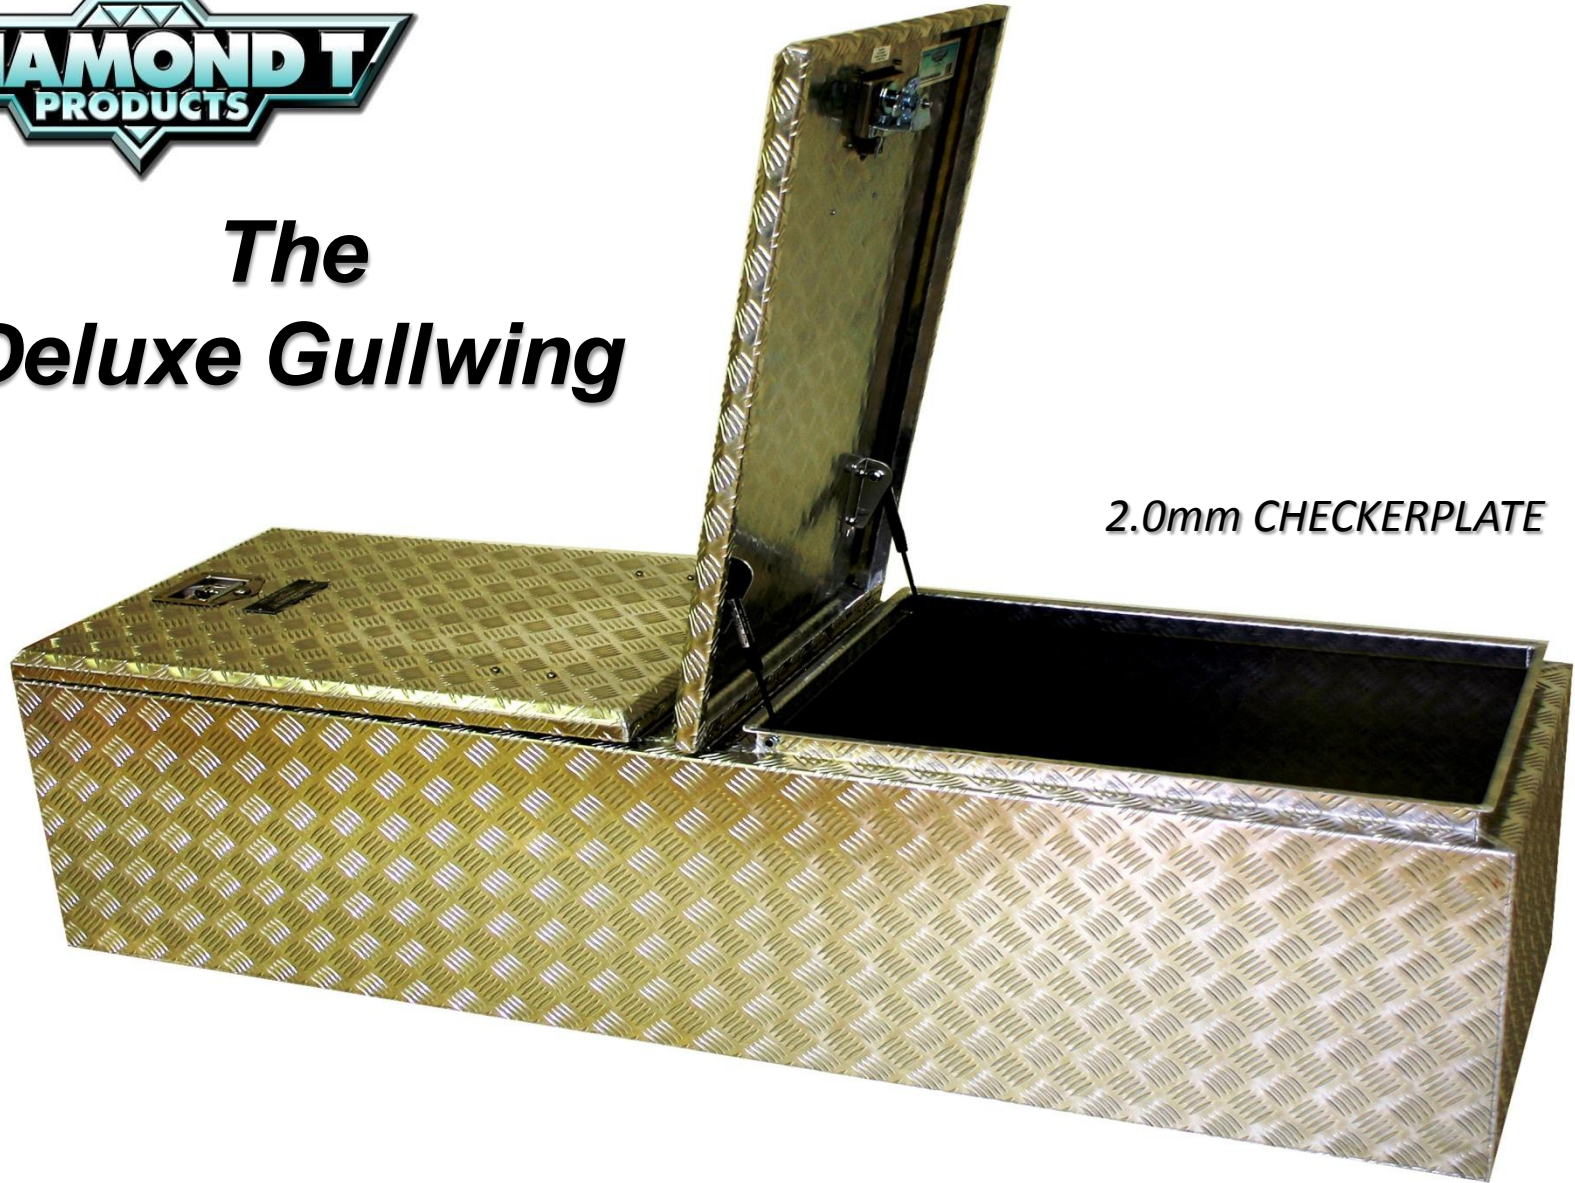

The Deluxe Gullwing

2.0mm CHECKERPLATE

CODE	LENGTH	HEIGHT	WIDTH	DUAL LID	WATER PROOF	DROP T LOCKS	GAS STRUTS	CONCEALED HINGES	CAPACITY
DBCP20005G	1720mm	450mm	550mm	✓ ✓	✓	✓ ✓	✓ ✓ ✓ ✓	✓	426L