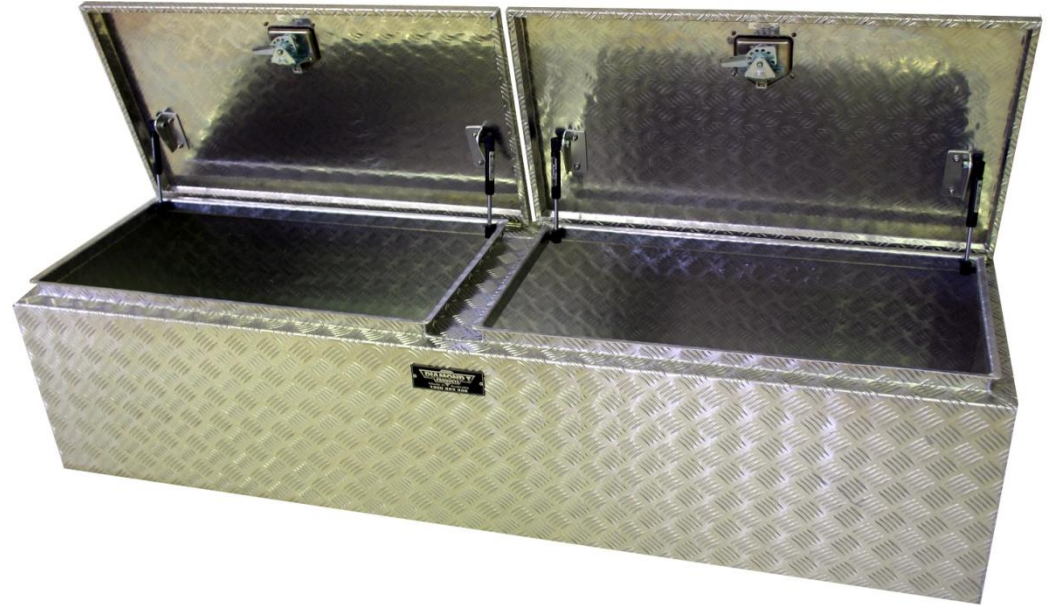

CODE	LENGTH	HEIGHT	WIDTH	DUAL LID	WATER PROOF	DROP T LOCKS	GAS STRUTS	CONCEALED HINGES	RECESSED LID	CAPACITY
DBCP20005	1720mm	450mm	550mm	✓ ✓	✓	✓ ✓	✓ ✓ ✓ ✓	✓ ✓	✓ ✓	426L

2.0mm checker plate

***The Deluxe
Dual Lid
Toolbox***