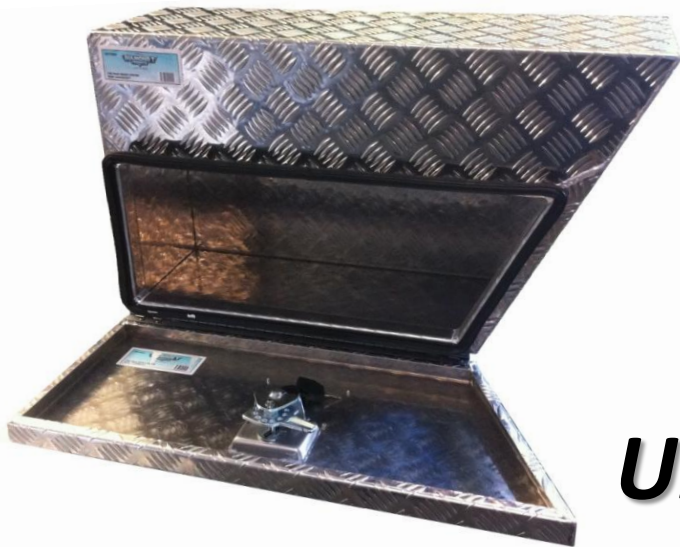

CODE	PLACEMENT	LENGTH	HEIGHT	WIDTH	WATER /DUST PROOF	DROP T LOCKS	CONCEAL HINGE	CAPACITY
UBCP20004	DRIVER REAR / PASS FRONT	740mm	420mm	240mm	✓	✓	✓	63L
UBCP20004H	DRIVER REAR / PASS FRONT	740mm	420mm	200mm	✓	✓	✓	52L
UBCP20005	DRIVER FRONT / PASS REAR	740mm	420mm	240mm	✓	✓	✓	63L
UBCP20005H	DRIVER FRONT / PASS REAR	740mm	420mm	200mm	✓	✓	✓	52L
UBCP20006	DRIVER REAR / PASS FRONT	600mm	420mm	240mm	✓	✓	✓	61L
UBCP20006H	DRIVER REAR / PASS FRONT	600mm	420mm	200mm	✓	✓	✓	42L
UBCP20007	DRIVER FRONT / PASS REAR	600mm	420mm	240mm	✓	✓	✓	51L
UBCP20007H	DRIVER FRONT / PASS REAR	600mm	420mm	200mm	✓	✓	✓	42L

1,6mm checker plate

Angle Underbody Boxes