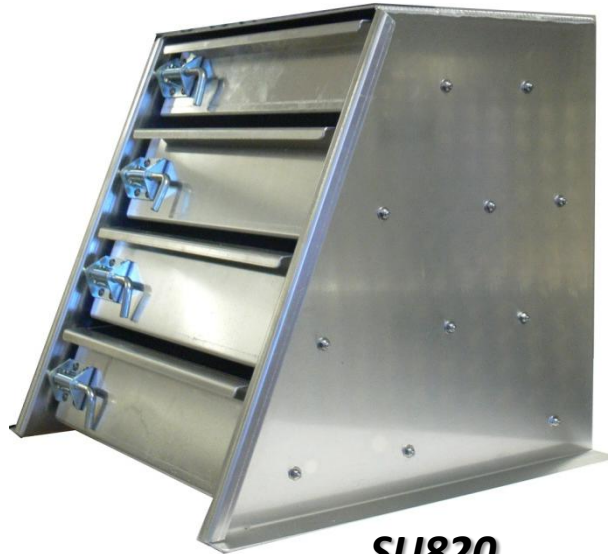

Angle High side Fitout Units

SU9

- 9 DRAWER UNIT
- DRAWERS RATED TO 45KG
- TO SUIT OUR 820MM HIGH FULL DOOR ANGLE HIGH SIDE RANGE.
- SUPPLIED WITH FITTING KIT

SU820

- 4 DRAWER UNIT
- DRAWERS RATED TO 45KG
- TO SUIT OUR 820MM HIGH $\frac{3}{4}$ DOOR ANGLE HIGH SIDE RANGE.
- SUPPLIED WITH FITTING KIT

SU650

- 3 DRAWER UNIT
- DRAWERS RATED TO 45KG
- TO SUIT OUR 650MM HIGH $\frac{3}{4}$ DOOR ANGLE HIGH SIDE RANGE.
- SUPPLIED WITH FITTING KIT