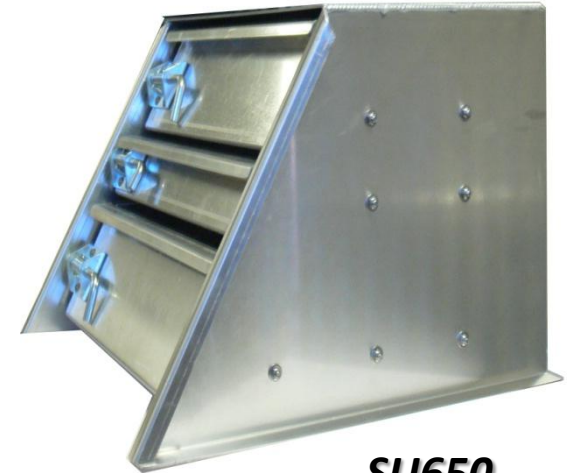

Angle High side Fitout Units

SU9

- 9 DRAWER UNIT
- DRAWERS RATED TO 45KG
- TO SUIT OUR 820MM HIGH FULL DOOR ANGLE HIGH SIDE RANGE.
- SUPPLIED WITH FITTING KIT

SU820

- 4 DRAWER UNIT
- DRAWERS RATED TO 45KG
- TO SUIT OUR 820MM HIGH $\frac{3}{4}$ DOOR ANGLE HIGH SIDE RANGE.
- SUPPLIED WITH FITTING KIT

SU650

- 3 DRAWER UNIT
- DRAWERS RATED TO 45KG
- TO SUIT OUR 650MM HIGH $\frac{3}{4}$ DOOR ANGLE HIGH SIDE RANGE.
- SUPPLIED WITH FITTING KIT